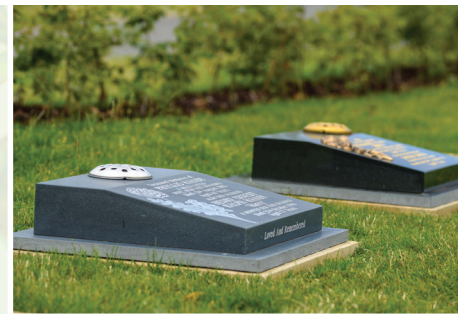

Remembering your loved one

Every day at Rainsbrook Cemetery and Crematorium we meet families facing bereavement in their own private way. We understand the trust placed in us by the bereaved and pride ourselves on providing a sympathetic and supportive service which meets your needs.

Set in the heart of the Warwickshire countryside, Rainsbrook offers a peaceful and picturesque setting for remembering your loved one. Overlooking the Rainsbrook Valley, the cemetery and crematorium complements its stunning location with beautifully landscaped grounds and memorial gardens, open to visitors all year round.

We offer our range of memorials to everyone, regardless of whether the funeral service took place at Rainsbrook. Similarly, you do not have to be the executor or next of kin to choose a memorial.

Our team, recently awarded the gold standard under the Institute of Cemetery and Crematorium Management's Charter for the Bereaved, can help you through the process of choosing a memorial and writing an inscription. You can contact the Rainsbrook team on (01788) 533715 or email rainsbrook@rugby.gov.uk

Traditional Book of Remembrance

Carefully hand bound in the finest, traditional materials, our Book of Remembrance offers a beautiful and permanent memorial.

The book is displayed in the crematorium's Remembrance Room, with the page turned each day to show the current date's entries.

You can choose a two, five or eight line inscription, together with a symbol or emblem of your choice, to be inscribed in the book by our calligrapher.

Book of Remembrance inscriptions can also be reproduced in our Memorial Cards and Memorial Books, suitable for sending to friends or relatives who may be unable to visit the crematorium.

Armed Forces Memorial Wall